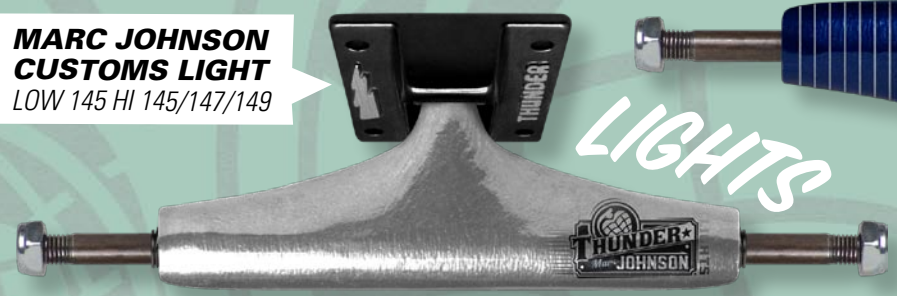

THUNDER

THE LEADER IN CONTROL

THUNDER

THE LEADER IN CONTROL

DYLAN RIEDER SONOMA LIGHT
LOW 145 HI 145/147/149

Thunder
RIDE THE RIGHT TRUCK FOR YOU!
thundertrucks.com/knowcontrol

AVAILABLE TO SHIP SEPT 26th

LIGHTS A lightweight version of the original thunder. Light and strong forged baseplates, aircraft grade hollow kingpins and the same thunder turn response makes these some of the most popular trucks in the line.

HOLLOW LIGHTS We took thunder lights and made them one step lighter by adding aircraft grade hollow axles to go with their forged baseplates and hollow kingpins. Super light and guaranteed strong!

AVAILABLE TO SHIP THRU DEC 31st