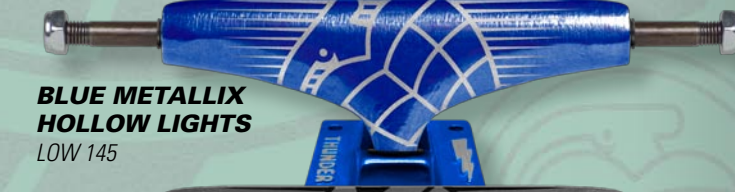

NIGHT HOLLOW LIGHTS II
LOW 145 HI 145/147/149

RED CHROME HOLLOW LIGHTS
LOW 145 HI 145/147