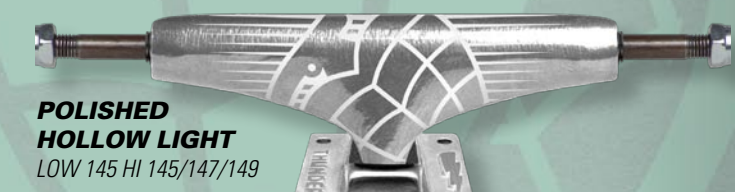

**BUSEWITZ X LIGHT**  
LOW 145 HI 145/147/149

**POLISHED LIGHTS**  
LOW 145/147  
HI 145/147/149

**REPEATER LIGHTS II BLK/SLVR**  
LOW 145 HI 145/147

**STRIKE LIGHTS POLISHED W/BUE**  
LOW 145 HI 145/147

**NIGHT LIGHTS**  
LOW 145/147  
HI 145/147/149

**LIGHTS** A lightweight version of the original thunder. Light and strong forged baseplates, aircraft grade hollow kingpins and the same thunder turn response makes these some of the most popular trucks in the line.

**FULL DIPPED LIGHTS RED**  
LOW 145 HI 145/147

**HOLLOW LIGHTS** We took thunder lights and made them one step lighter by adding aircraft grade hollow axles to go with their forged baseplates and hollow kingpins. Super light and guaranteed strong!